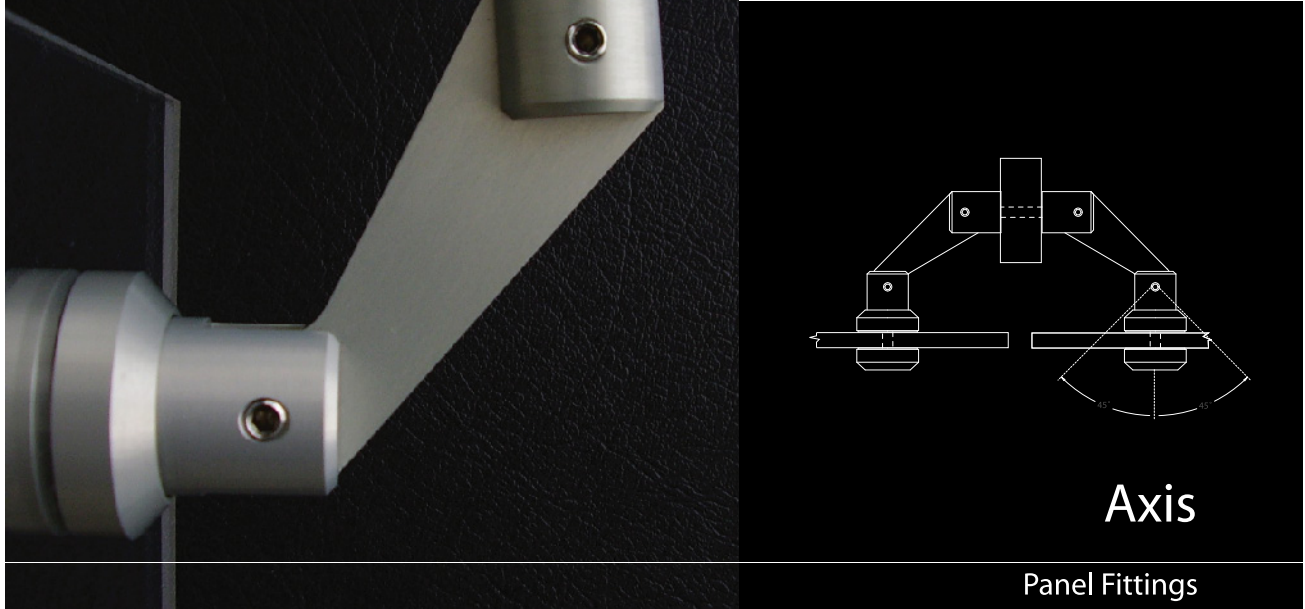

www.architecturalfittings.com
ARCHITECTURAL FITTINGS

Articulating fittings for offset, point fixed, frame-less panels attaching to either side of a structural support. Allows for panels to be mounted in angled and in-line configurations; ideal for balustrade or partition in-fills.

AXIS hardware fittings are designed as a fully mechanical installation solution for attaching frameless glass or acrylic panels to a structural support, eliminating the need for any on-site welded components.

AXIS hardware fittings attach to either side of a structural support to create an offset, point fixed panel attachment.

Articulating components allow for a variety of installation conditions: from faceted, curved applications to in-line configurations.