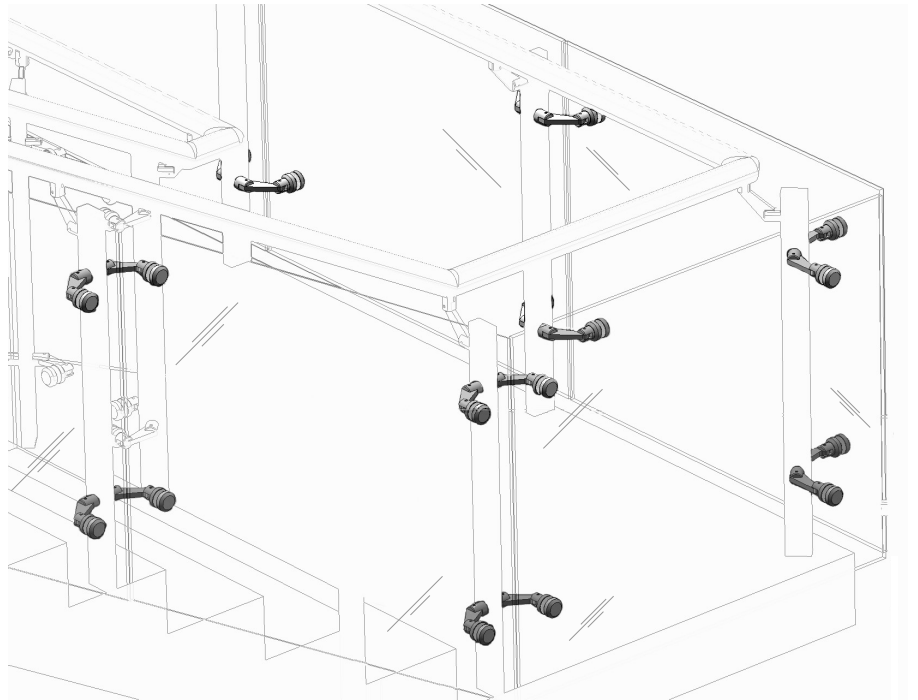

www.architecturalfittings.com
ARCHITECTURAL FITTINGS

Articulating fittings for offset, point fixed, frame-less panels attaching to either side of a structural support. Allows for panels to be mounted in angled and in-line configurations; ideal for balustrade or partition in-fills.

AXIS hardware fittings are designed as a fully mechanical installation solution for attaching frameless glass or acrylic panels to a structural support, eliminating the need for any on-site welded components.

AXIS hardware fittings attach to either side of a structural support to create an offset, point fixed panel attachment.

Articulating components allow for a variety of installation conditions: from faceted, curved applications to in-line configurations.