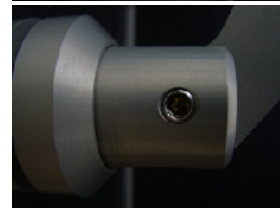

ARCHITECTURAL FITTINGS

Architectural Fittings produces high quality exposed architectural hardware fittings for commercial and residential applications.

Our products are made of high grade machined aluminum and stainless steel and are finished to high specification standards.

Architectural Fittings product lines are based on a systems approach with unique components that can be configured in a variety of combinations. This design approach allows for our products to provide a cohesive aesthetic to any building condition requiring an exposed connecting system.

Architectural Fittings

Suite 101-1325
Davie St.
Vancouver
British Columbia
Canada
V6E 1N5

Tel: 604 710 2576
Email: info@architecturalfittings.com

www.architecturalfittings.com