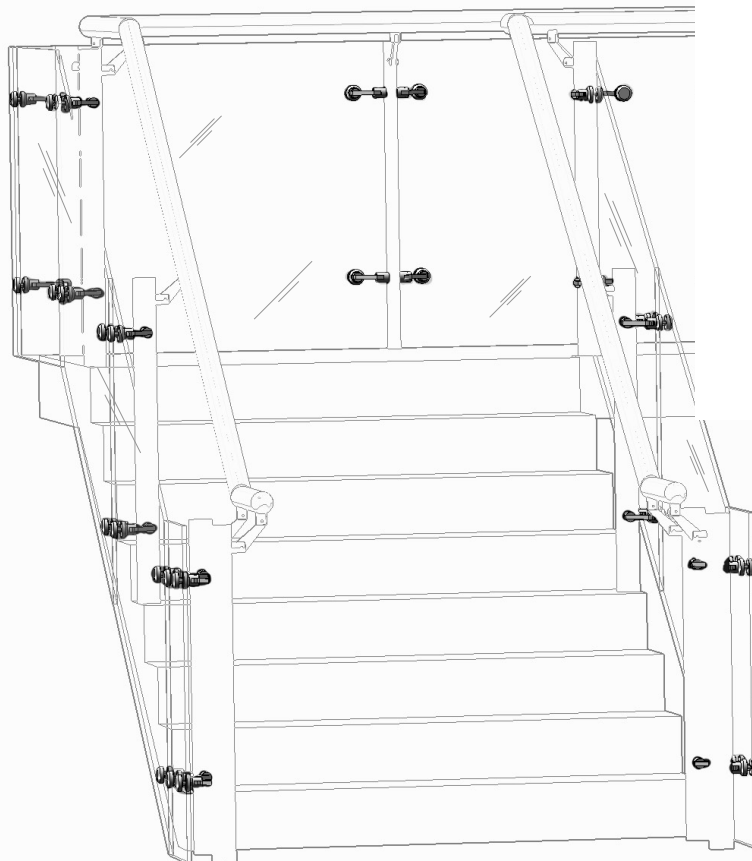

ARCHITECTURAL FITTINGS

Architectural Fittings produces high quality exposed architectural hardware fittings for commercial and residential applications.

Our products are made of high grade machined aluminum and stainless steel and are finished to high specification standards.

Architectural Fittings product lines are based on a systems approach with unique components that can be configured in a variety of combinations. This design approach allows for our products to provide a cohesive aesthetic to any building condition requiring an exposed connecting system.

Architectural Fittings

Suite 101-1325
Davie St.
Vancouver
British Columbia
Canada
V6E 1N5

Tel: 604 710 2576
Email: info@architecturalfittings.com

www.architecturalfittings.com