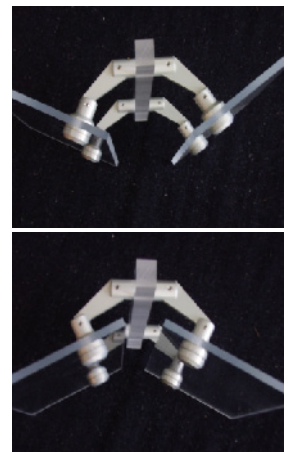

www.architecturalfittings.com
ARCHITECTURAL FITTINGS

Articulating fittings for offset, point fixed, frame-less panels attaching to either side of a structural support. Allows for panels to be mounted in angled and in-line configurations; ideal for balustrade or partition in-fills.

AXIS hardware fittings are designed as a fully mechanical installation solution for attaching frameless glass or acrylic panels to a structural support, eliminating the need for any on-site welded components.

AXIS hardware fittings attach to either side of a structural support to create an offset, point fixed panel attachment.

Articulating components allow for a variety of installation conditions: from faceted, curved applications to in-line configurations.