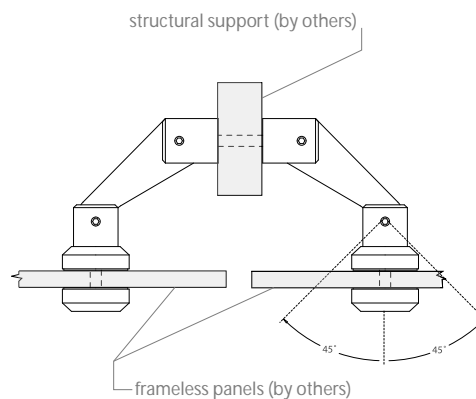

www.architecturalfittings.com
ARCHITECTURAL FITTINGS

Articulating fittings for offset, point fixed, frame-less panels attaching to either side of a structural support. Allows for panels to be mounted in angled and in-line configurations; ideal for balustrade or partition in-fills.

AXIS hardware fittings are designed as a fully mechanical installation solution for attaching frameless glass or acrylic panels to a structural support, eliminating the need for any on-site welded components.

AXIS hardware fittings attach to either side of a structural support to create an offset, point fixed panel attachment.

Articulating components allow for a variety of installation conditions: from faceted, curved applications to in-line configurations.